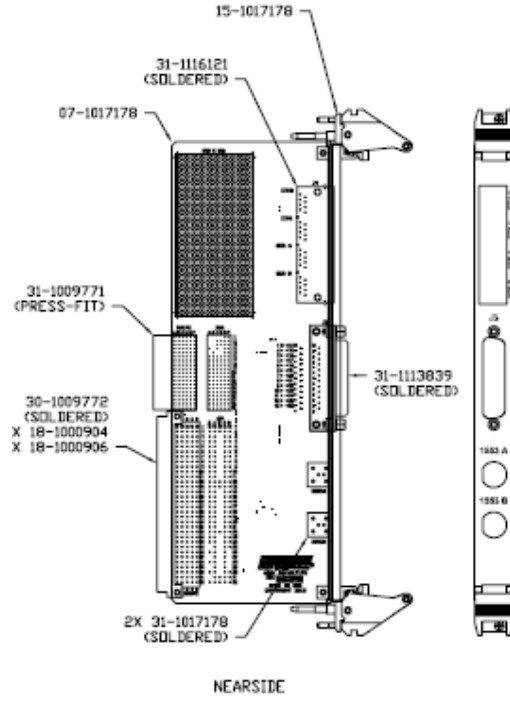

If you need a unique I/O RTM contact Dawn !

CALL DAWN VME (510)-657-4444

Dawn VME Designs Rear Transition Modules

VME 64X

VME 64X

VME 64X

VME 64X

You need it right. You want Dawn!