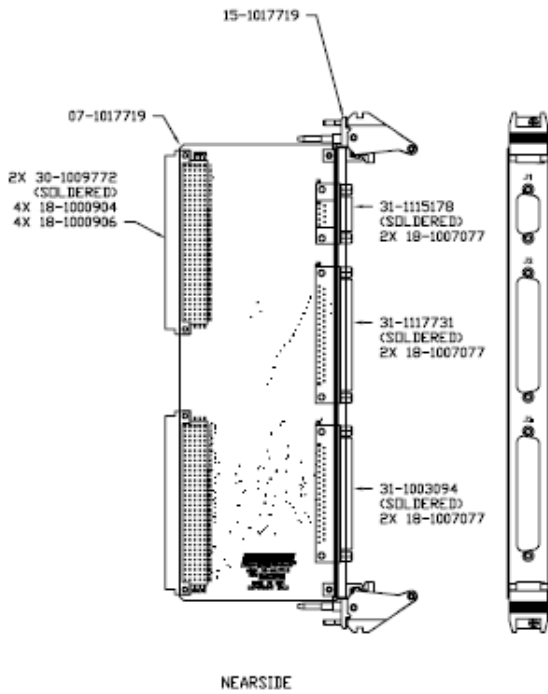

If you need a unique I/O RTM contact Dawn !

CALL DAWN VME (510)-657-4444

Dawn VME Designs Rear Transition Modules

VME 64X

VME 64X

VME 64X

VME 64X

You need it right. You want Dawn!