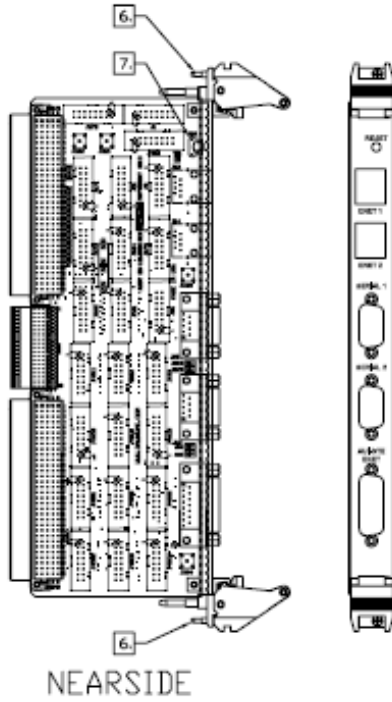

If you need a unique I/O RTM contact Dawn !

CALL DAWN VME (510)-657-4444

Dawn VME Designs Rear Transition Modules

VME 64X

VME 64X

VME 64X

VME 64X

You need it right. You want Dawn!