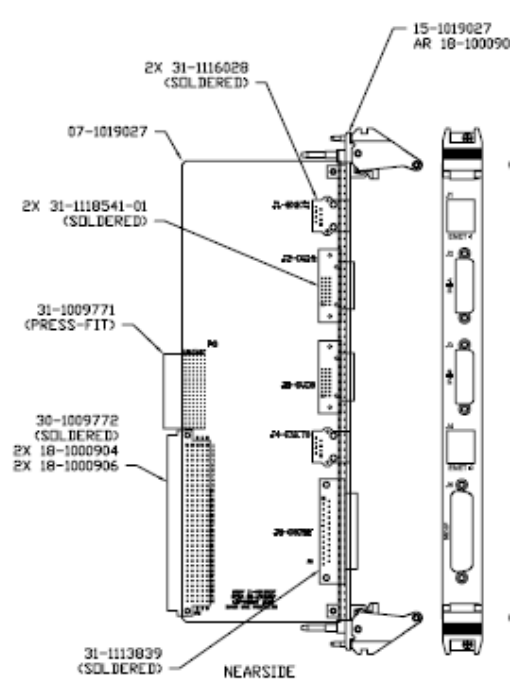

If you need a unique I/O RTM contact Dawn !

CALL DAWN VME (510)-657-4444

Dawn VME Designs Rear Transition Modules

VME 64X

VME 64X

VME 64X

VME 64X

You need it right. You want Dawn!