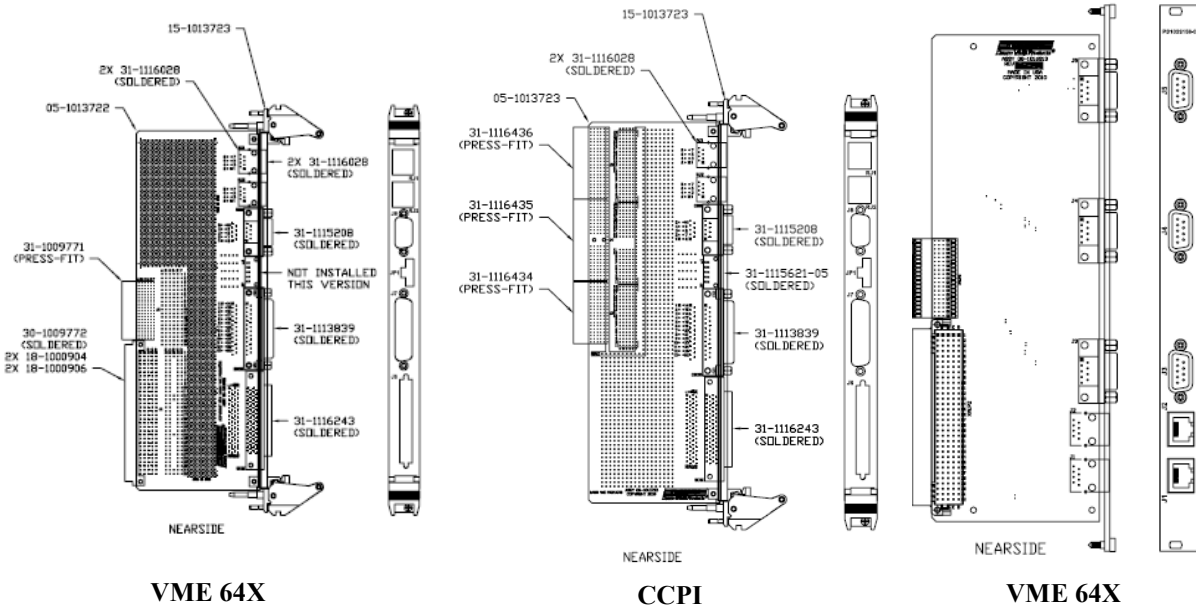

If you need a unique I/O RTM contact Dawn !

CALL DAWN VME (510)-657-4444

Dawn VME Designs Rear Transition Modules

VME 64X

VME 64X

VME 64X

VME 64X

You need it right. You want Dawn!