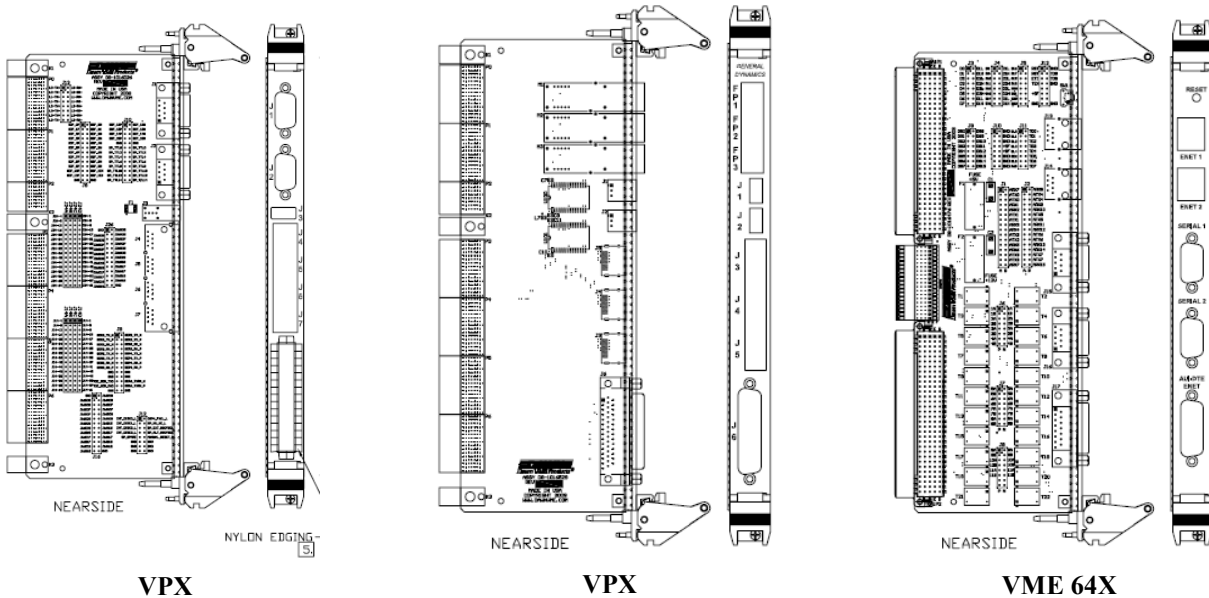

If you need a unique I/O RTM contact Dawn !

CALL DAWN VME (510)-657-4444

Dawn VME Designs Rear Transition Modules

VME 64X

VME 64X

VME 64X

VME 64X

You need it right. You want Dawn!